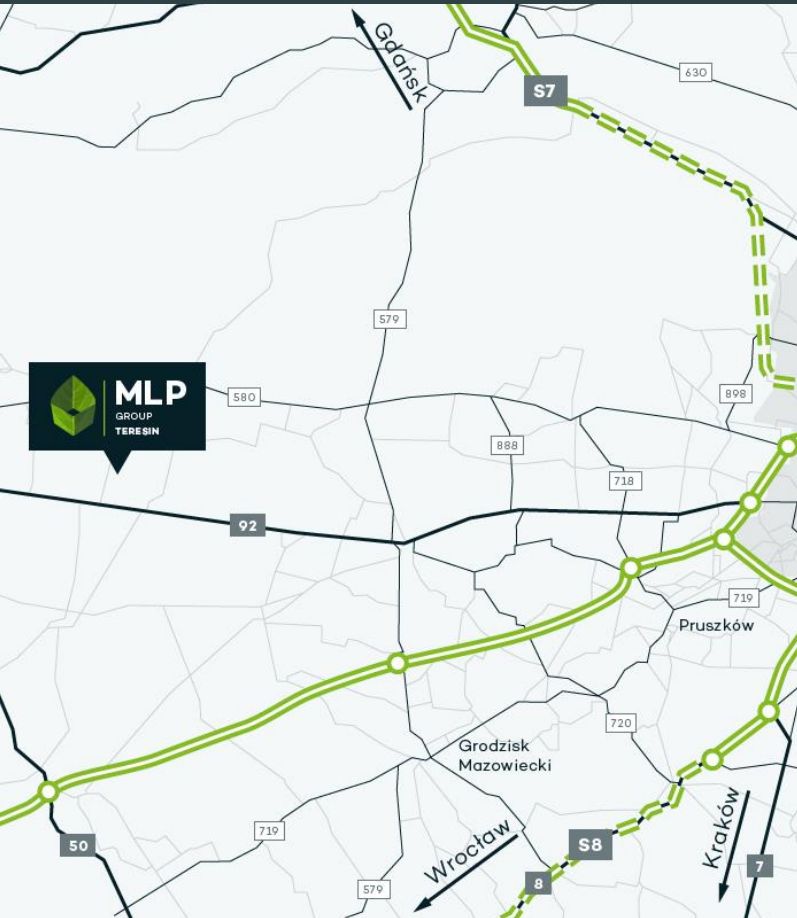

MLP Teresin

Modern complex offering
a mix of warehouse
and office space for lease

**MLP
Teresin**
Stare Gnatowice 34
05-085 Stare
Gnatowice, Poland

Suitable for:
Land plot area:
Total area:
Location:

assembly, logistics, light industry, warehousing
10.65 ha
37,954 sqm
45 km from the centre of Warsaw

MLP
GROUP

MLP Teresin

MLP Teresin is a modern logistics center offering 37,954 sqm of warehouse and industrial spaces. MLP Teresin is located in the Old Gnatowice in the municipality of Kampinos, 45 km west from the Warsaw city center, near the national route No 92 connecting Warsaw and Poznań and 20 km from the A2 motorway and junction Wiskitki.

Distances:

- 3 km from the road No. 92
- 14 km from city center of Sochaczew
- 20 km from the Wiskitki junction
- 24 km from the A2 motorway Grodzisk Mazowiecki junction
- 45 km from the city centre of Warsaw