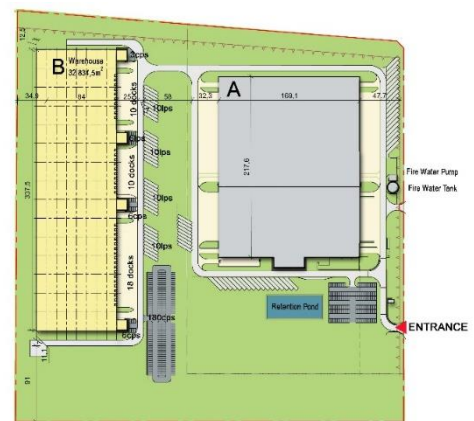

MLP Teresin

MLP Teresin is a modern logistics center offering 37,954 sqm of warehouse and industrial spaces. MLP Teresin is located in the Old Gnatowice in the municipality of Kampinos, 45 km west from the Warsaw city center, near the national route No 92 connecting Warsaw and Poznań and 20 km from the A2 motorway and junction Wiskitki.

Technical specification:

- Class A buildings
- Column grid: 12 m x 22.5 m
- Floor load-bearing capacity – 6T/m²
- 10 m net height
- Skylights and smoke flaps
- ESFR sprinkler system
- Gas heating
- LED lighting
- Office and staff amenity space at a client's request
- 24h security services

Distances:

- 3 km from the road No. 92
- 14 km from city center of Sochaczew
- 20 km from the Wiskitki junction
- 24 km from the A2 motorway Grodzisk Mazowiecki junction
- 45 km from the city centre of Warsaw

Public transport services:

Given its close proximity to the city centre, the park enjoys good access to municipal transport services.

Contact details:

MLP Group S.A.
ul. 3 Maja 8
05-800 Pruszków
leasing@mlpgroup.com
www.mlpgroup.com

Leasing Manager
Piotr Meleszko
+48 600 026 322
p.meleszko@mlpgroup.com

Katarzyna Misztal
+48 605 620 450
k.misztal@mlpgroup.com

MLP
GROUP